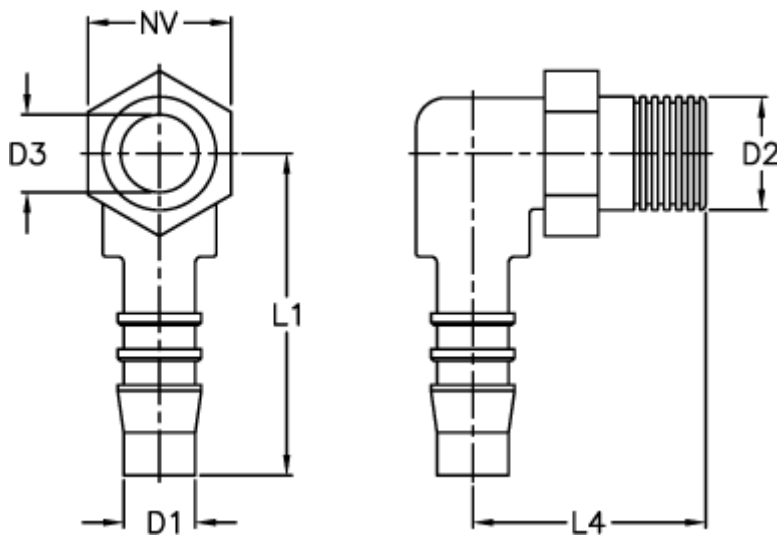

Article number: 027308918004

Description: Norma hose coupling WES 4 / 1/4 NPT

Measures

D1 = 4

D2 = NPT

D3 = 2.7

L1 = 21.0

L4 = 28.0

NV = 14